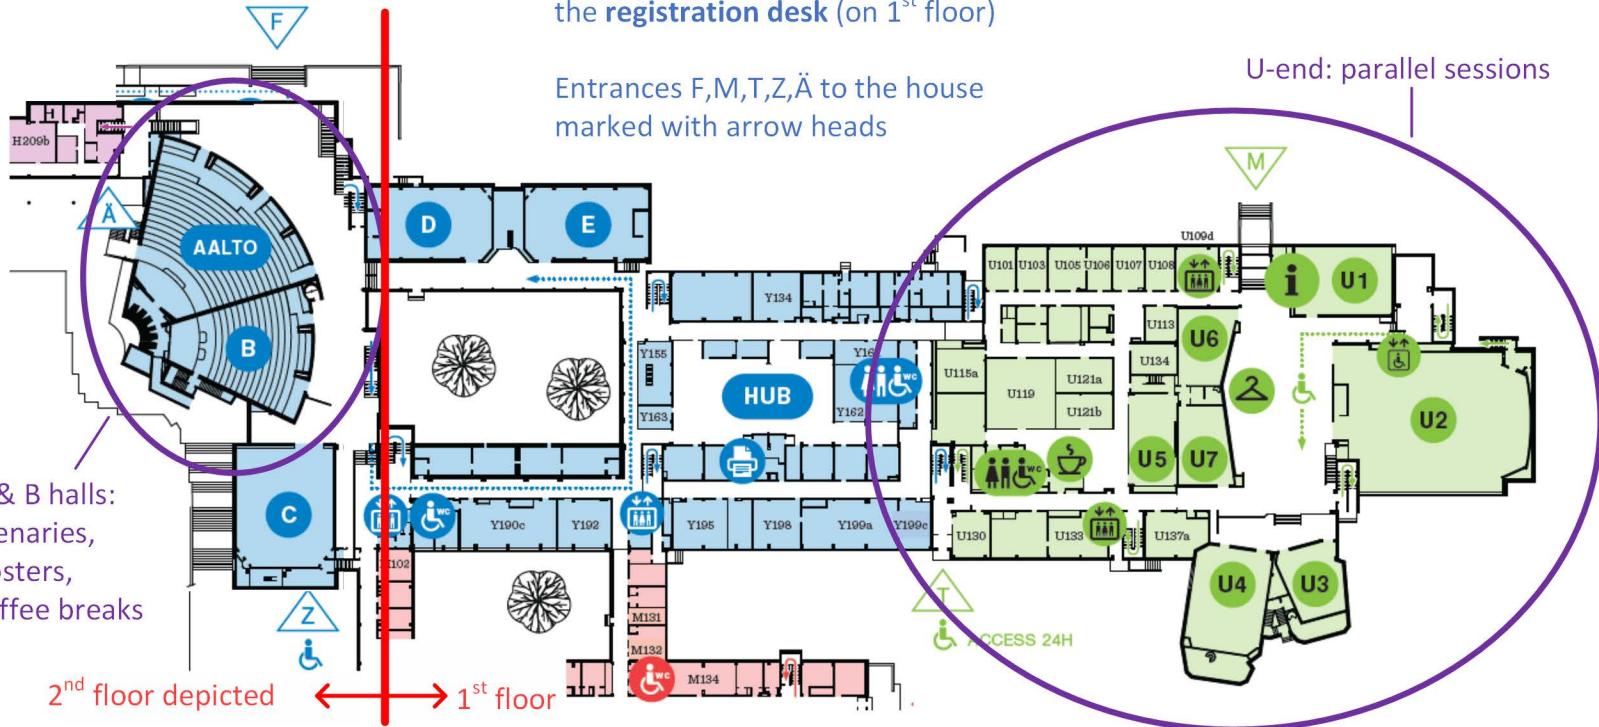

Aalto University Undergraduate Centre (Otakaari 1, 02150 Espoo)

Entrances F and Z lead directly to the **registration desk** (on 1st floor)

Entrances F, M, T, Z, Ä to the house marked with arrow heads

U-end: parallel sessions

A & B halls:
plenaries,
posters,
coffee breaks

2nd floor depicted ← → 1st floor