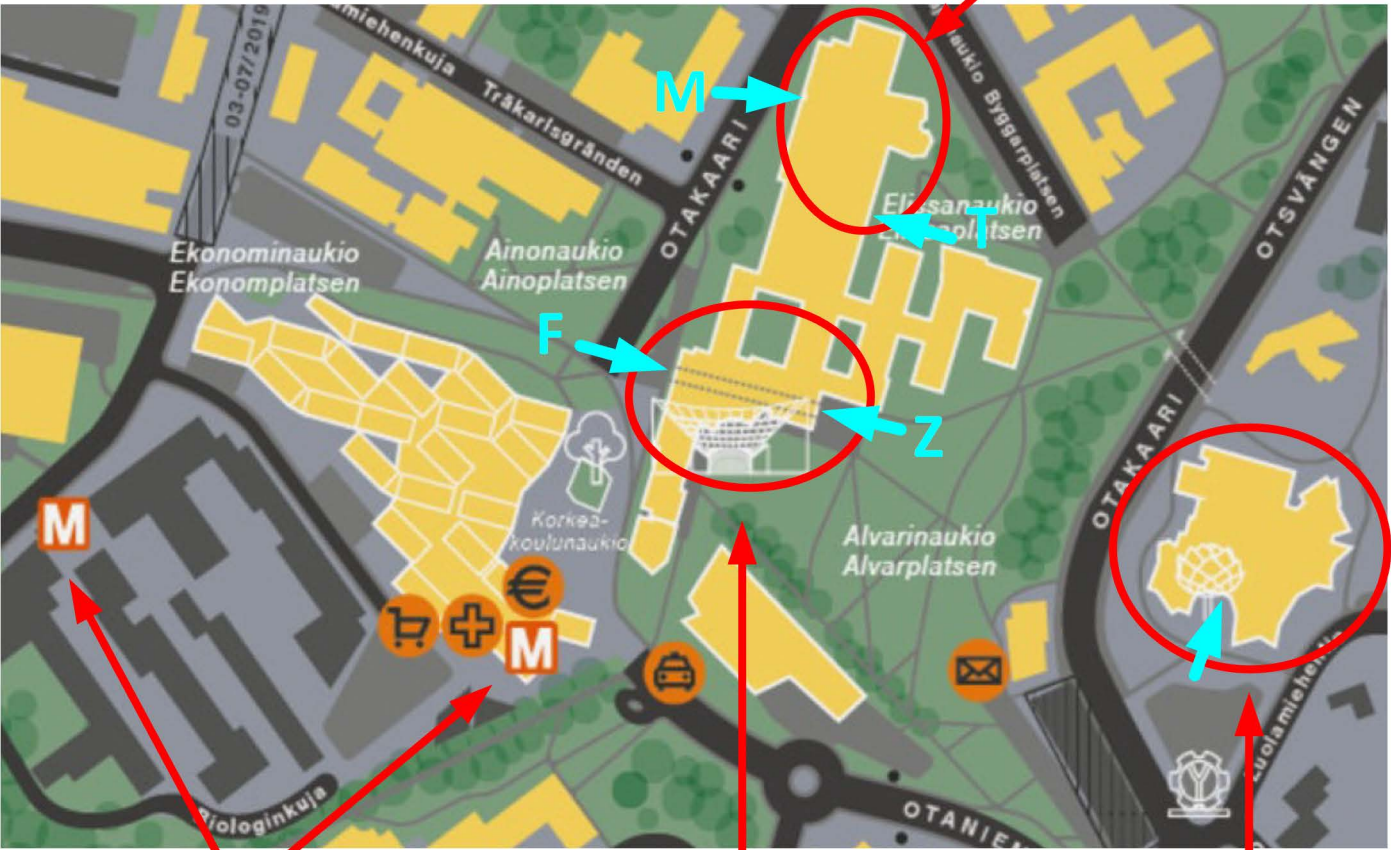

→ Venue entrance

Undergraduate Centre
U-end: parallel sessions

Entrance to metro

Undergraduate Centre
A & B halls: plenaries

Dipoli: Mo-Fri lunch